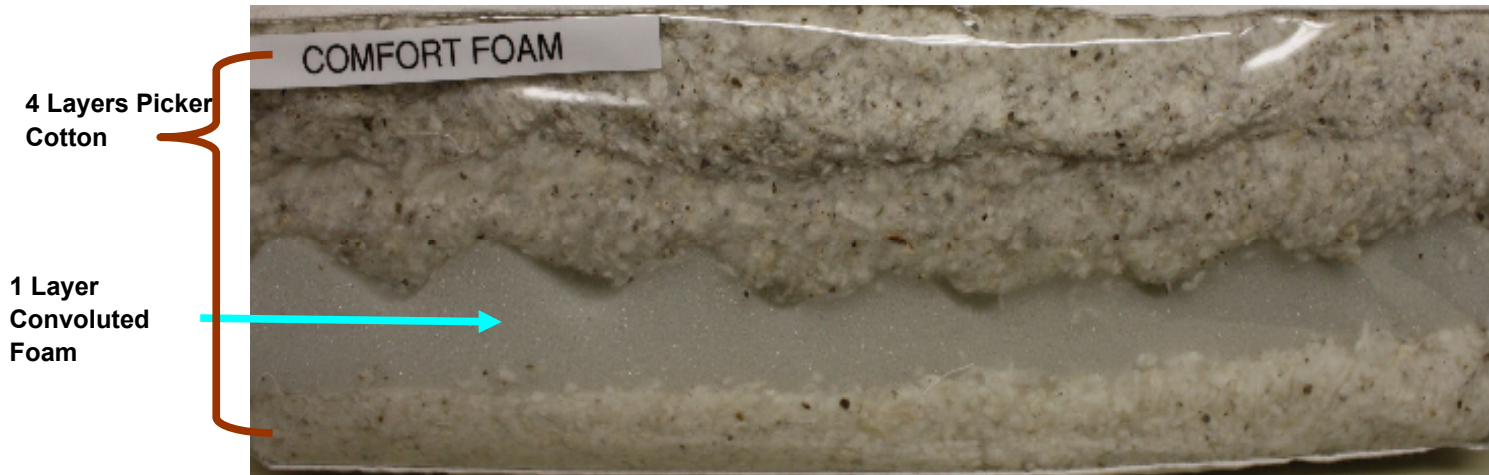

## Comfort Foam - 6" Cotton Futon

Item# 6062ST S for Size, T for Split Size

4 Layers of 100% Picker Cotton w/ 1 Layer Convoluted Foam

Standard Size  
Loveseat/Ottoman

Size	Item#	Price
Chair 28" x 54"	606220	\$118.80
Single 39" x 75"	606250	\$140.80
Double 54" x 75"	606260	\$173.80
Queen 60" x 80"	606280	\$195.80
King 72" x 84"	606290	\$305.80
Chair Ottoman 28" x 21"	606222	\$77.00
Single Loveseat 39" x 54"	606251	\$107.80
Single Ottoman 39" x 21"	606252	\$77.00
Double Loveseat 54" x 54"	606261	\$127.60
Double Ottoman 54" x 21"	606262	\$105.60
Queen Loveseat 60" x 55"	606281	\$136.40
Queen Ottoman 60" x 25"	606282	\$116.60