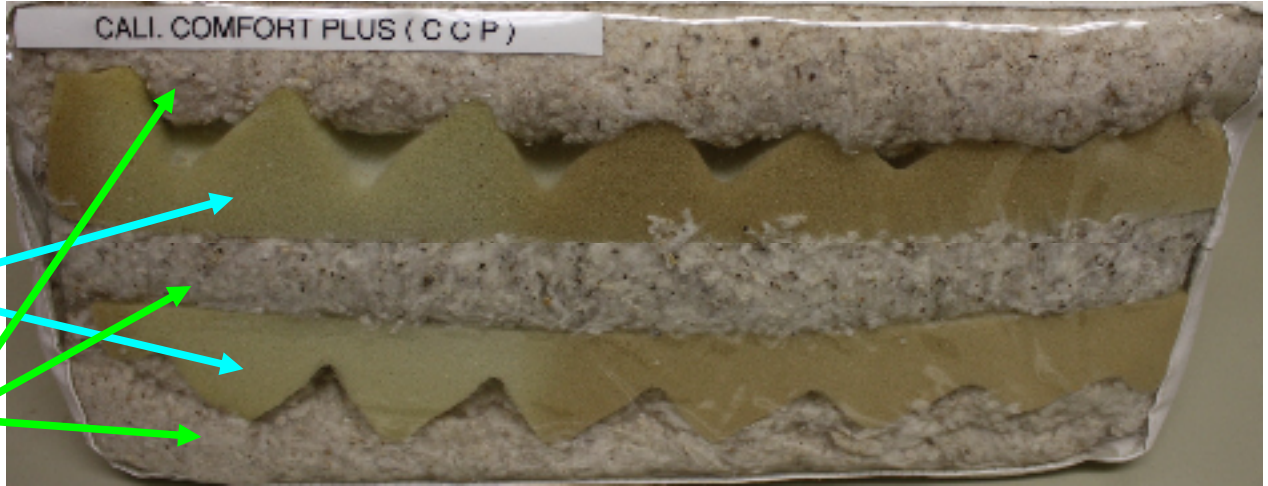

\*Price as shown in MSRP, please refer to your local retailer for actual pricing or any additional informaion.

2 Layers  
Convolved  
Foam

6 Layers  
Cotton

**California Comfort Plus - 8" Foam Futon**

Item# 6071ST S for Size, T for Split Size

**6 Layer Cotton Batting + 2 Layer Convolved Foam**

**Standard Size**  
**Loveseat/Ottoman**

Size	Item#	Price
Chair 28" x 54"	607120	\$151.80
Single 39" x 75"	607150	\$198.00
Double 54" x 75"	607160	\$253.00
Queen 60" x 80"	607180	\$286.00
King 72" x 84"	607190	\$415.80
Chair Ottoman 28" x 21"	607122	\$96.80
Single Loveseat 39" x 54"	607151	\$158.40
Single Ottoman 39" x 21"	607152	\$105.60
Double Loveseat 54" x 54"	607161	\$195.80
Double Ottoman 54" x 21"	607162	\$129.80
Queen Loveseat 60" x 55"	607181	\$217.80
Queen Ottoman 60" x 25"	607182	\$151.80